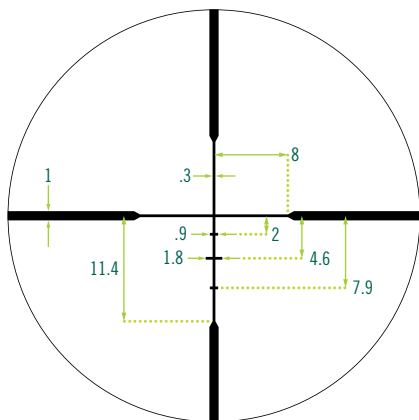

CROSSFIRE® II

RIFLESCOPE

**STRAIGHT-WALL BDC RETICLE | MOA
SECOND FOCAL PLANE**

RETICLE MANUAL

STRAIGHT-WALL BDC RETICLE

This exclusive Vortex® reticle is designed for straight-wall cartridges such as .450 Bushmaster, .350 Legend, and .45-70 Government—minimizing the need for guessing bullet holdover at long distances. By selecting the appropriate reticle hashmark, you will also have a reliable bullet-drop reference for distances out to 300 yards.

Note: This Vortex® rifle scope uses a Second Focal Plane reticle design, and the listed BDC yardages will be valid at the highest magnification.

USING THE STRAIGHT-WALL RETICLE FOR BULLET-DROP COMPENSATION